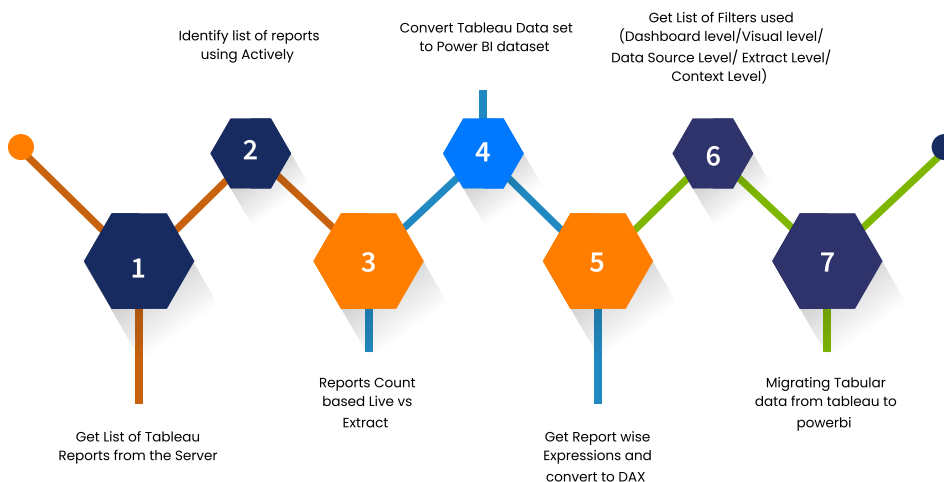

To further streamline your migration, Acuvate leverages Acuweave, a powerful migration accelerator designed to expedite the transition from Tableau to Power BI. Acuweave automates key steps in the migration process, ensuring accuracy and efficiency.

Migration Framework

Migration Calculator

Estimate your migration effort using Acuvate's Tableau to Power BI Migration Calculator:

[Try the Migration Calculator](#)

Adopting a New Technology: Managing Change with Acuvate

Transitioning from Tableau to Power BI also entails a cultural change within the organization. We at Acuvate understand this change and help you manage it effectively.

Our change management process involves:

- Halting all new development in Tableau and ensuring all reports are built in Power BI.
- Decommissioning reports that are not being used.
- Conducting a "Power BI in a day" workshop to educate and excite business users.
- Assisting in understanding and differentiating operational vs. analytical data and the basics of data modeling.
- Establishing support teams for addressing any roadblocks.
- Retiring reports not used in the last three months and migrating them to Power BI.
- Developing the Power BI community within the organization through various forums and identifying champions.
- Skilling up your technical team with advanced workshops on Power BI.