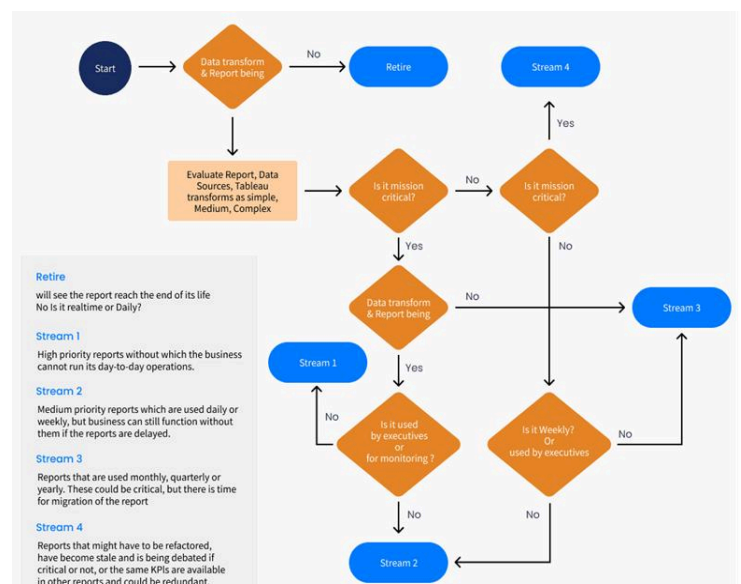

Acuvate's Robust Approach to Power BI Migration

Automated API-Based Rapid Assessment Framework

- We understand the importance of your Tableau reports and prioritize their migration based on:
  - High business value Tableau reports – typically used by executives
  - Reports with a relational data model that can be migrated directly from Tableau to Power BI.
  - Reports crucial for your business's day-to-day operations.
  - This ongoing assessment helps identify the required workload for the subsequent sprints.
- We understand the importance of your Tableau reports and prioritize their migration based on:
- We guide you through the decision-making process, building a compelling business case for migration. Our expert architects collaborate with your technical team to:
- Define the implementation strategy and on-design decisions. Decide hosting Power BI reporting services online or on-premises, based on your needs.
- Choose the type of Power BI licenses for an optimal cost structure. Understand the differences in import vs. direct query vs. live connection vs. composite models.
- Discuss options for opening reports to external users. Set up Power BI Admin that adheres to your reporting and governance standards.